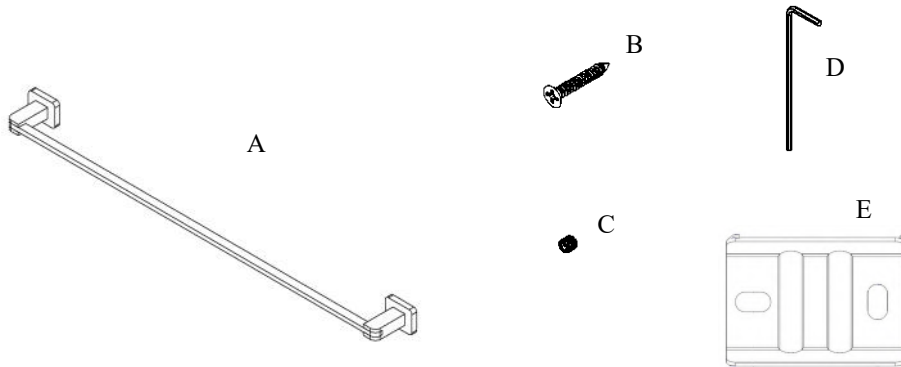

# Volkano Spark 30" Towel Bar Installation Guide

Code: V64163, V64165

Parts Included	QTY
A - Towel Bar	1
B - Screw	4
C - Set Screw	2
D - Allen Key	1
E - Bracket	2

Model #	Description	Finish	Weight (lb)	WxHxD (mm)	WxHxD (Inches)	Metal Type
V64163	Spark 30" Towel Bar	Chrome	2.002	798 x 51 x 76	31.5 x 1.75 x 2.75	Brass
V64165	Spark 30" Towel Bar	Matte Black	2.002	798 x 51 x 76	31.5 x 1.75 x 2.75	Brass